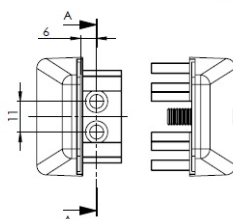

PRODUCT SHEET

Description:

Partition Panel Clamp, Top-Fix, Alu, Silver Painted, F/4-8mm Panel Thickness

Item number:

22.10.802-0

Units	Box	Carton	HS Code	Barcode
Pcs.	1	100	7616991099	
				5704866503266

Top Fix